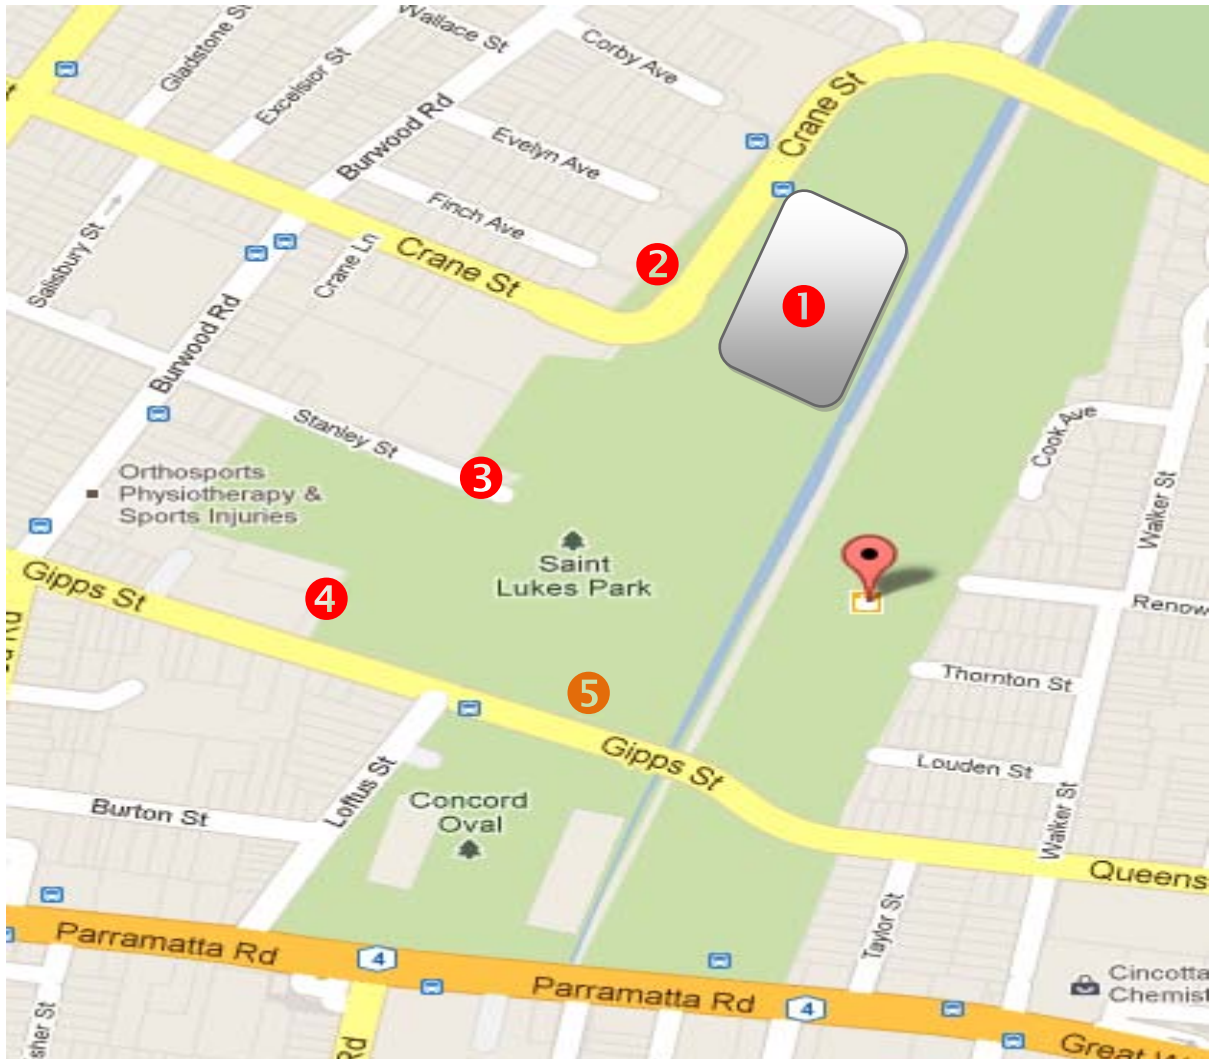

PARKING AT CINTRA PARK – IWSNA NETBALL

PLEASE BE CONSIDERATE OF OUR NEIGHBOURS AND PARK LEGALLY AND SAFELY AT ALL TIMES. POLICE AND/OR CCBC RANGERS WILL BE CALLED TO FINE ILLEGALLY PARKED CARS AND THEY WILL BE TOWED AND IMPOUNDED AT OWNERS EXPENSE

BEST PLACES TO PARK FOR NETBALL

- ❶ Cintra Park Car Park
- ❷ Crane Street – parking available on the verge
- ❸ Stanley Street (next to Concord High School)
- ❹ Concord Community Centre car park (then just a short walk across St Lukes park)
- ❺ Gipps Street (near Tennis Centre) – limited public parking available – DO NOT PART IN TENNIS CENTRE CAR PARK

PLEASE REFRAIN FROM PARKING IN RESIDENTIAL STREETS AS MUCH AS POSSIBLE